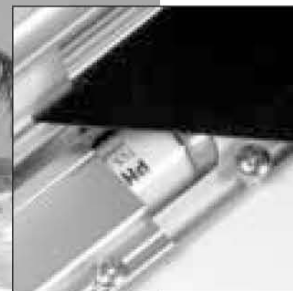

Edge - Lite -

The ultra-flat edge lighting system
featuring Perspex™ Lux from
Mitchell Plastics.

Quick changing
Double Sided
& Single Sided
with Perspex™ Lux

Spring Clamp

Light

"Snap Frame"

Mitchell Plastics
(03) 9646 7877