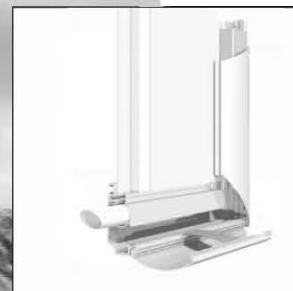

Edge - Lite -

The ultra-flat edge lighting system
featuring Perspex™ Lux from
Mitchell Plastics.

Quick changing
Double Sided
& Single Sided
with Perspex™ Lux

Spring Clamp

Light

"Snap Frame"

Mitchell Plastics
(03) 9646 7877