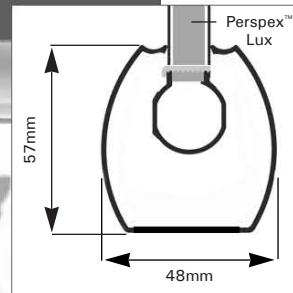

Edge - Lite -

The ultra-flat edge lighting system
featuring Perspex™ Lux from
Mitchell Plastics.

Quick changing
Double Sided
& Single Sided
with Perspex™ Lux

Spring Clamp

Light

"Snap Frame"

Mitchell Plastics
(03) 9646 7877