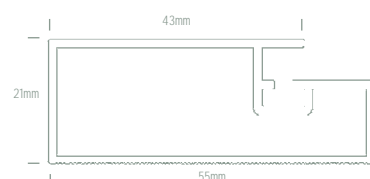

NEW Flat Frame

NEW Euro Stainless

Introducing the new alifrost® 43x55 Flat, aluminium frame door. This exciting new addition, to the already extensive alifrost® frame range, features a wider flat face, for easier handle fitting. It uses an innovative new beading system, for improved quality and longevity and for the first time is available in both clear anodised and new Euro Stainless finishes.

alifrost® doors

p 03 9558 1544

www.alifrost.com.au

43x55 Flat - Clear Anodised

43x55 Flat - Euro Stainless
Superior match to latest
European appliances

43x55 Flat

NEW alihandle™

All alifrost® doors are now available with **alihandle™**, a new integrated, flush fitted, handle option. Simply select from the available sizes, set positions and we do the rest. See brochure for more information or visit www.alifrost.com.au